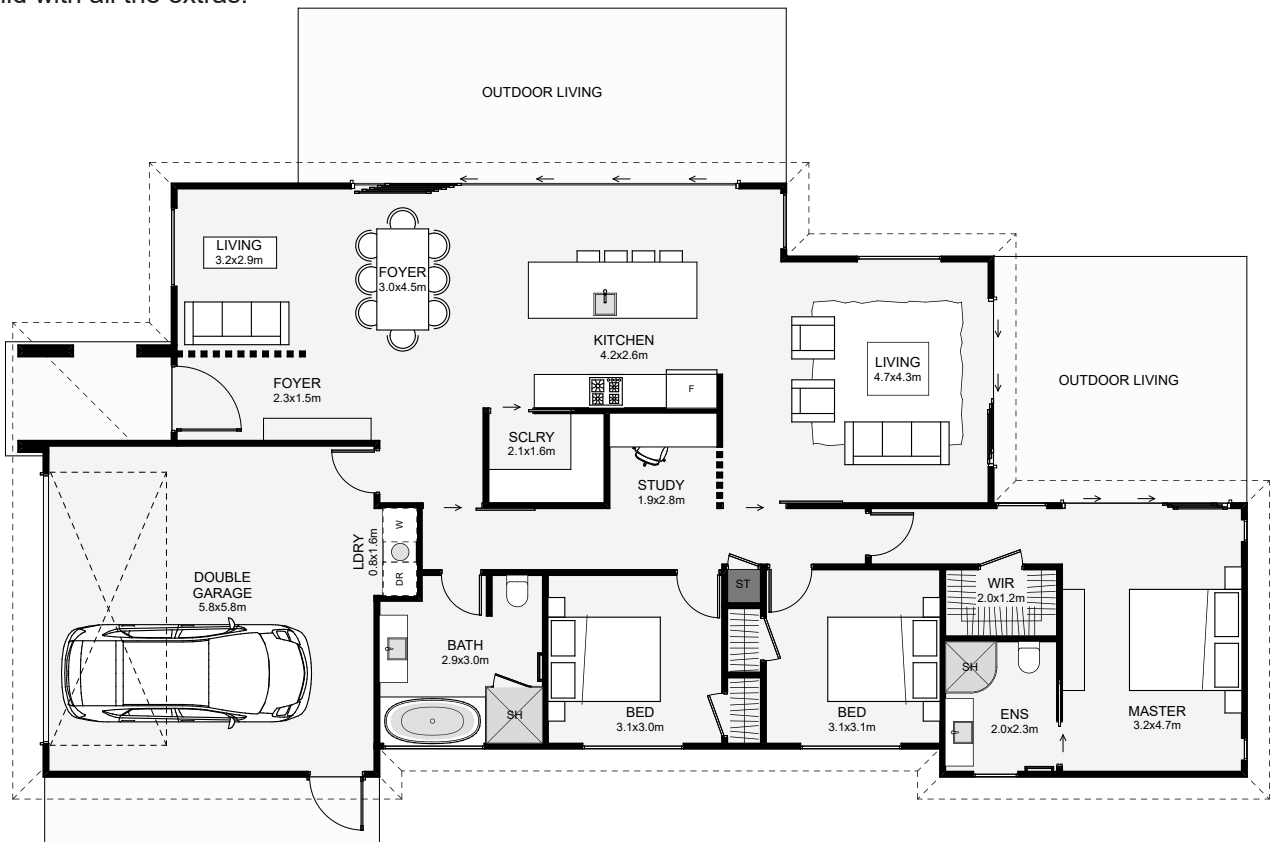

Chestnut

Timeless street appeal in classic weatherboard, this three bedroom home packs a lot of features! Ever wanted a nice entry? You got it! Scullery? Tick! Dual living? No problem! Study? Sure! With this home, you can be sure you're getting a nice build with all the extras!

Floor Area: 180m²

 2
  3
  2
  2
  21.9m
  10.6m

Contact us:

Ph: 0800 438 117

E: homes@mitchellbuilders.nz

www.mitchellbuilders.co.nz